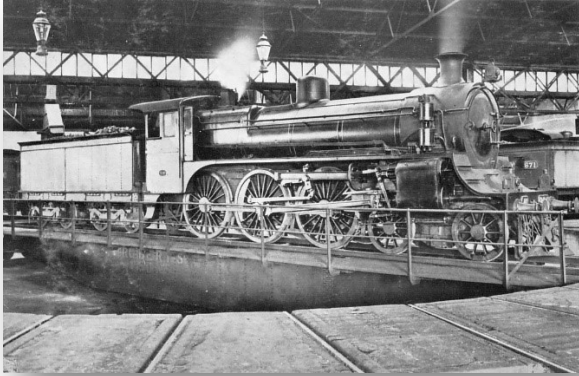

Sound functions: VR A2 class steam

Default decoder address: _____

- F0: Scrolling headlight and turbo-generator
- F1:** Mute/start-up
- F2: Medium whistle
- F3: Short whistle
- F4: Blow-down
- F5: *Heavy Load (FT)*
- F6: *Coast mode (FT)*
- F7: *Brake (FT)*
- F8: Coupler
- F9: Injector
- F10: Air pump
- F11: Coal shovelling
- F12: Long whistle